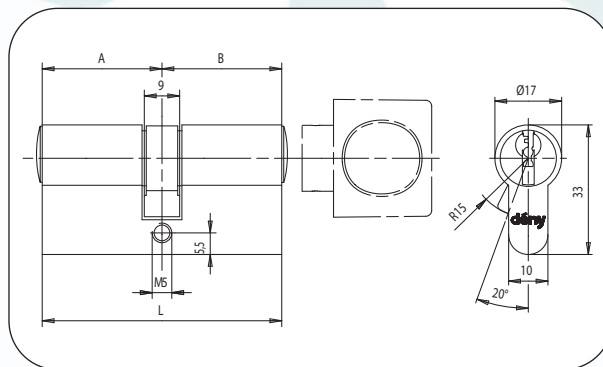

PRODUCT CHARACTERISTICS D.F Cylinder

Product references

1 entry cylinder			2 entries cylinder			1 entry + 1 knob		
A	B	References	A	B	References	A	B	References
10	30	DEX-10/30	30	30	DEE-30/30	30	30	DEB-30/30
10	35	DEX-10/35	30	35	DEE-30/35	35	30	DEB-35/30
10	40	DEX-10/40	30	40	DEE-30/40	40	30	DEB-40/30
10	45	DEX-10/45	30	45	DEE-30/45	45	30	DEB-45/30
10	50	DEX-10/50	30	50	DEE-30/50	50	30	DEB-50/30
10	55	DEX-10/55	30	55	DEE-30/55	55	30	DEB-55/30
10	60	DEX-10/60	30	60	DEE-30/60	60	30	DEB-60/30
10	65	DEX-10/65	30	65	DEE-30/65	65	30	DEB-65/30
10	70	DEX-10/70	30	70	DEE-30/70	70	30	DEB-70/30
			35	35	DEE-35/35	35	35	DEB-35/35
			35	40	DEE-35/40	40	35	DEB-40/35
			35	45	DEE-35/45	45	35	DEB-45/35
			35	50	DEE-35/50	50	35	DEB-50/35
			35	55	DEE-35/55	55	35	DEB-55/35
			35	60	DEE-35/60	60	35	DEB-60/35
			35	65	DEE-35/65	65	35	DEB-65/35
			35	70	DEE-35/70	70	35	DEB-70/35

- Key delivered without the cylinder 88000
- Key delivered with the cylinder 88200
- General, master or group key 88300

Other versions available

- 125Khz transponder technology
- Slipping-coupling function

Peripherals and accessories on request

- All locks compatible with European DIN cylinders
- Padlock 99650

Cylinder	Europe	
Colors	Nickel plated	
Utilisation	inside	outside

EUROPEAN DIN CYLINDER