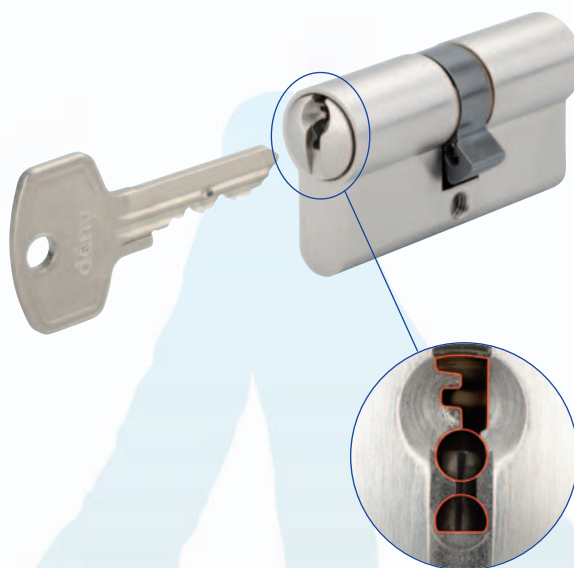

D.F European DIN cylinder

70000 : Registered profile security cylinder

- *Security cylinder*
- *Lifetime trademark protected key profile*
- *A solution for complex access systems*
- *Available with transponder technology*

Product description

- Trademark registered key profile
- Nickel silver key
- > 30,000,000 combinations capacity
- European DIN cylinder
- 6 hardened bronze/steel vertical pins
- Up to 12 revision pins positioned at 45°
- Anti-drilling system
- Lock security class 6 cylinder in accordance with DIN EN 1303 04/2005

Product benefits

- Unlimited protection against copy
- Recommended for complex master key systems
- Protection against drilling
- Cylinder in the highest security class of DIN EN 1303 04/2005
- Extension to Deny-Fontaine access control available
- Secured master key system web service

PRODUCT CHARACTERISTICS D.F Cylinder

Product references

1 entry cylinder			2 entries cylinder			1 entry + 1 knob		
A	B	References	A	B	References	A	B	References
10	30	DEX-10/30	30	30	DEE-30/30	30	30	DEB-30/30
10	35	DEX-10/35	30	35	DEE-30/35	35	30	DEB-35/30
10	40	DEX-10/40	30	40	DEE-30/40	40	30	DEB-40/30
10	45	DEX-10/45	30	45	DEE-30/45	45	30	DEB-45/30
10	50	DEX-10/50	30	50	DEE-30/50	50	30	DEB-50/30
10	55	DEX-10/55	30	55	DEE-30/55	55	30	DEB-55/30
10	60	DEX-10/60	30	60	DEE-30/60	60	30	DEB-60/30
10	65	DEX-10/65	30	65	DEE-30/65	65	30	DEB-65/30
10	70	DEX-10/70	30	70	DEE-30/70	70	30	DEB-70/30
			35	35	DEE-35/35	35	35	DEB-35/35
			35	40	DEE-35/40	40	35	DEB-40/35
			35	45	DEE-35/45	45	35	DEB-45/35
			35	50	DEE-35/50	50	35	DEB-50/35
			35	55	DEE-35/55	55	35	DEB-55/35
			35	60	DEE-35/60	60	35	DEB-60/35
			35	65	DEE-35/65	65	35	DEB-65/35
			35	70	DEE-35/70	70	35	DEB-70/35